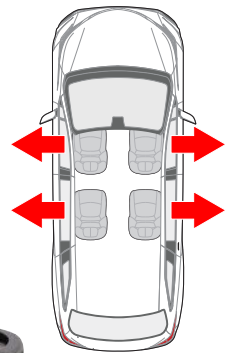

Enjoy the peace of mind of safe, secure transfers for your loved one with a BraunAbility Turny® Evo swivel seat.

Financing Available

braunability.com

800.488.0359

Turny[®] Evo Premium High Vehicle Solution

This advanced solution is an ideal alternative for anyone with limited mobility or wheelchair users who are looking for easier transfers in and out of high vehicles.

Features

- Fully powered swivel seat: rotates, extends, moves up/down
- Power forward/backward comfort adjustment inside vehicle
- One-button operation via hand-held control or optional smart phone app
- 370 lb. capacity
- Ultra-quiet operation
- Full recline with levers on both sides of seat
- Original seat is removed and unmodified; easily reinstalled
- Travel time takes 35-65 seconds depending on seating position and vehicle application
- Manual backup system for peace of mind
- 3-year limited warranty (3 year parts/1 year labor)