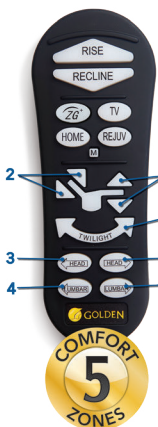

# MAXICOMFORT® Series PR761

Model Number	PR761-MLA
Size	Medium/Large
Class II Medical Device	YES
Weight Capacity	375 LBS
Positioning	Twilight
Comfort Zone(s)	5
Twilight Technology	YES
ZG+	YES
Chaise Seat	YES
Pocketed Coil Seat	YES
Back Type	Seam
Removable Back Type	Quick Release
Head Rest Cover	NO
Arm Rest Covers	NO
Overall Width	34"
Overall Height	46"
Seat Width	22"
Floor to Top of Seat	21"
Seat Depth	21"
Seat to Top of Back	30"
Seat to Top of Arm	8"
Distance Required from Wall Reclined	24"
Extension Reclined from Back of Seat to End of Foot Rest	43"
Life Time Warranty, Chair Frame, Lift Frame, Recline Mechanism	YES
Warranty on Electrical parts	3 YR
Pro Rated Years 4 Thru 7	YES
Warranty on Mechanical Labor	3 YR
Warranty on Electrical Labor	1 YR
Hand Control Routing	Inside Pocket
Extra Pocket Option	Standard
Heat & Vibrating Massage Option	YES
HeatWave Technology Option	YES
Articulating Headrest Option	Standard
Power Adjustable Lumbar Option	Standard
Foot Rest Extension Option	YES
Straight Lift Option	Standard
USB Charging Port	Control Box
Battery Backup	Lithium-ion
SmartTek Diagnostic System	Standard
Place of Origin	USA

# TWILIGHT

The World's Most Advanced  
Power Positioning Lift Recliner  
with Patented Twilight Technology!

Shown in Hazelnut

### HEALTHY BENEFITS:

- Elevates Feet Above Heart
- Supports Natural 'S' Shape of Spine
- Alleviates Pressure On Lungs
- Stylish New Track Arm Design
- Distributes Weight
- Available in Luxurious Brisa® Fabrics With Breathable Technology
- Relieves Pressure Points
- Encourages Proper Posture

## Comfort Zone™

by GOLDEN

**Comfort Zones 1 - 5** This positioning system incorporates all five adjustable comfort zones to create the ultimate wellness comfort experience with our patented Twilight Technology. Each Comfort Zone can be adjusted independently by using the exclusive AutoDrive™ hand control.